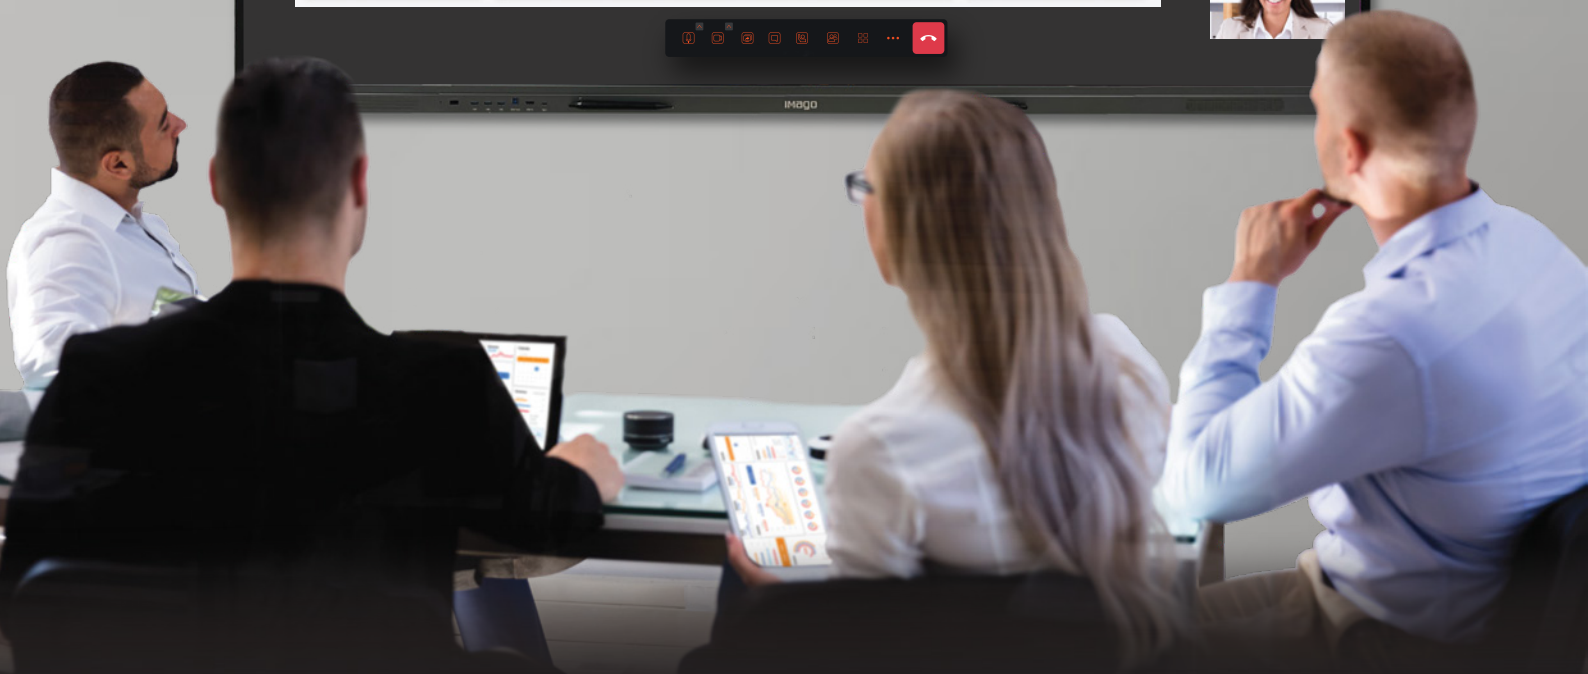

IMAGO Meeting Pad+

Superchange Your Meeting Productivity & Team Collaboration

Resolution

Multi Touch

Anti-Break

Anti-Glare

Built-in Camera

3A Algorithm Audio

Meeting Management

One Cable Connection