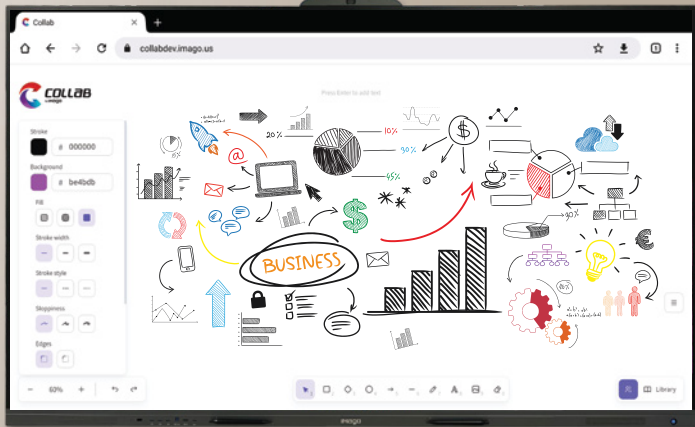

Meeting Management

One Cable Connection

IMAGO Flash

IMAGO Flash is IMAGO's proprietary video conference application built with rich capabilities and usability that promote consistent performance and user experience across any device and platform. IMAGO Flash is a fully secured, instant collaboration tool to have an effective virtual meeting, which enables a seamless experience of setting up or joining a video call at your fingertips, wherever, whenever with just 1 single application.

Why IMAGO Flash?

- Instant Virtual Meeting – Join or host a virtual meeting in seconds.
- Supports any web browser on any device – No additional application or plugin is required for the host or participants.
- Scalability and higher video quality for meeting collaboration with Hybrid private cloud.
- Seamless video sharing.
- Built-in collaborative whiteboard (IMAGO Collab) with co-editing feature.
- Comes with an interactive polling feature & breakout rooms.

IMAGO Smart Present

IMAGO Smart Present is built to scale, it provides users with the tools they need to have a seamless presentation experience from a traditional physical meeting. The host can moderate how users engage either in 1:1 mode or team collaboration. The host can also easily manage how users can share their screens and collaborate.

IMAGO Smart Present supports collaboration from any device, making your interaction with any IMAGO all-in-one system easy.

Benefits include:

- Collaborative tools for interactive & fun sharing.
- Share your ideas effortlessly with real-time screen mirroring up to 9 devices.
- Comes with moderator control with Reverse Broadcast up to 100 devices or more .
- Sharing is made even easier with high compatibility with multiple OS: Android, iOS, Windows, Mac & Chrome.